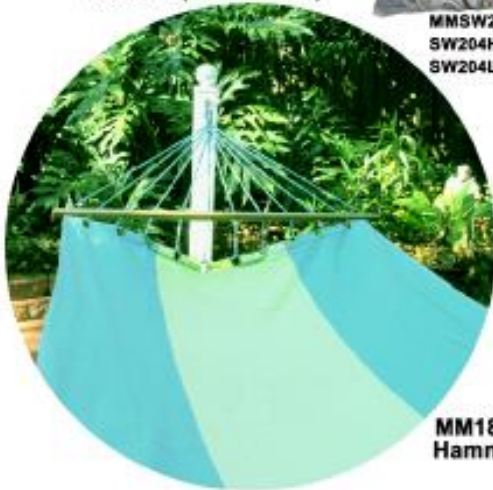

MM183SL
Hammock

MM183CL
24"x 24" Pillow